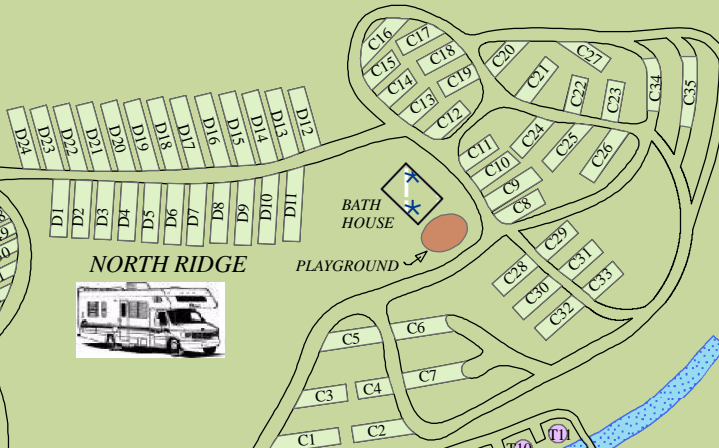

PRIVATE PROPERTY

THE SUMMIT

PRIVATE PROPERTY

PRIVATE PROPERTY

PRIVATE PROPERTY

18 HOLE MINIATURE GOLF COURSE

TRAIL

DUMPSTER

PARKING

PARKING

**HOMEPLACE RECREATIONAL PARK INC.**  
ARARAT, NC

VOLLEYBALL COURT

BULL RUN CREEK

BASKETBALL COURT

HORSESHOE PITS

LOWER SHELTER

SWIMMING POOL

SNACK BAR

ARCADIE OFFICE

EMPLOYEE PARKING

PARKING

OLD HOMEPPLACE

HOMEPLACE PARK ROAD

HOMEPLACE PARK ROAD

PRIVATE PROPERTY

PRIVATE PROPERTY

**Legend**

- Tent Spaces
- Overnight Spaces
- Bath Houses
- Shelters
- Playground
- Bingo
- Golf Course
- Snack Bar
- Arcade/Office
- Old Homeplace
- Old Mill Pond
- Swimming Pool
- Basketball/Volleyball Court